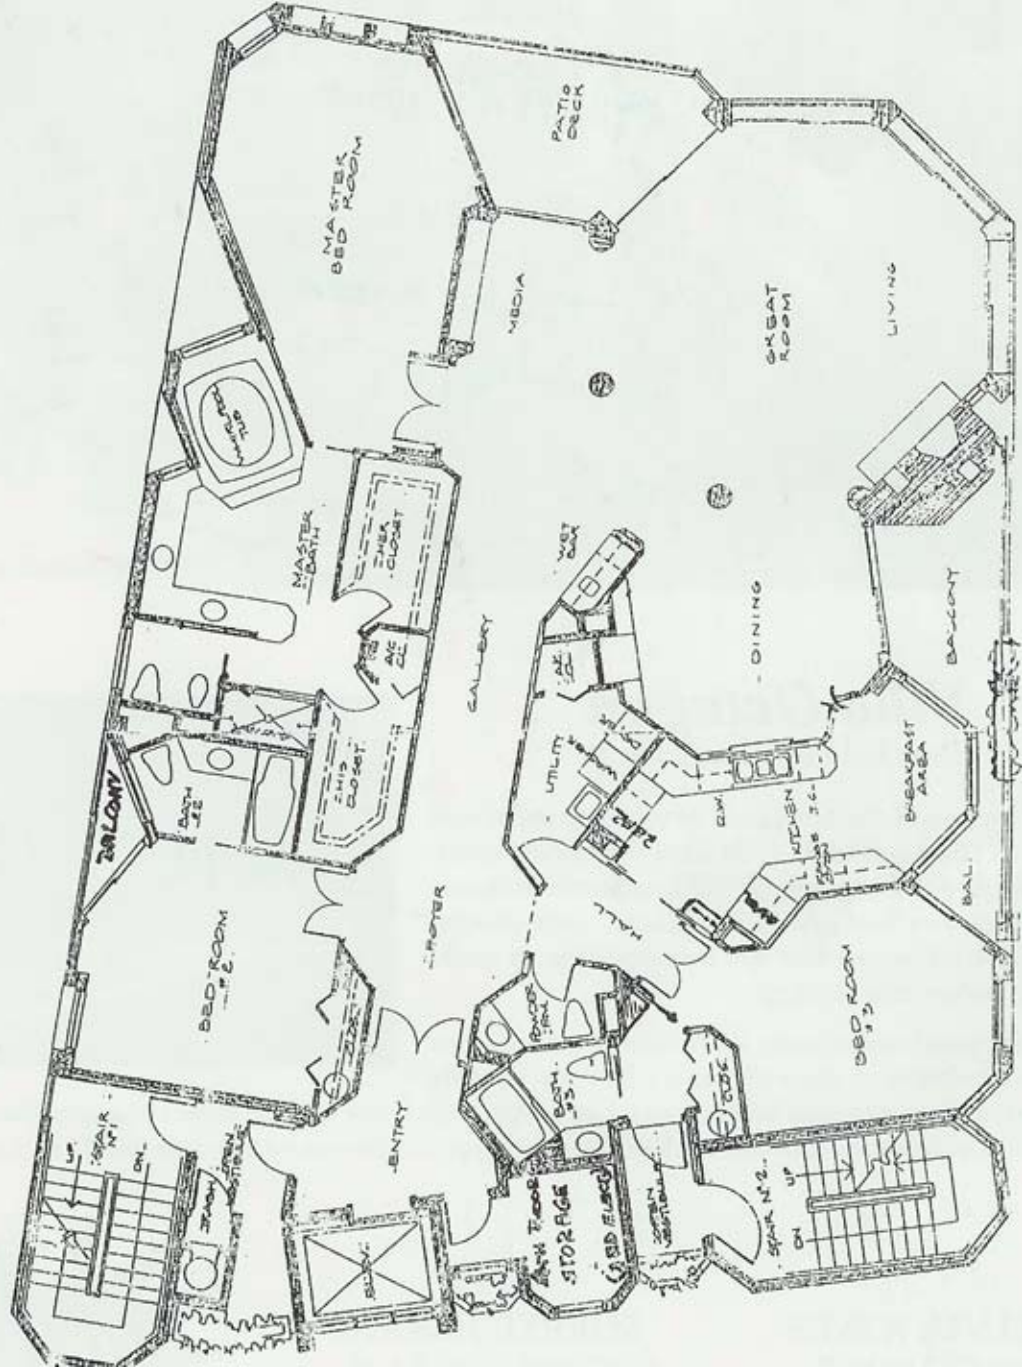

Octagon Development

TYPICAL FLOOR PLAN - DRG. 5.4TH

SCALE: 1/8" = 1 FOOT